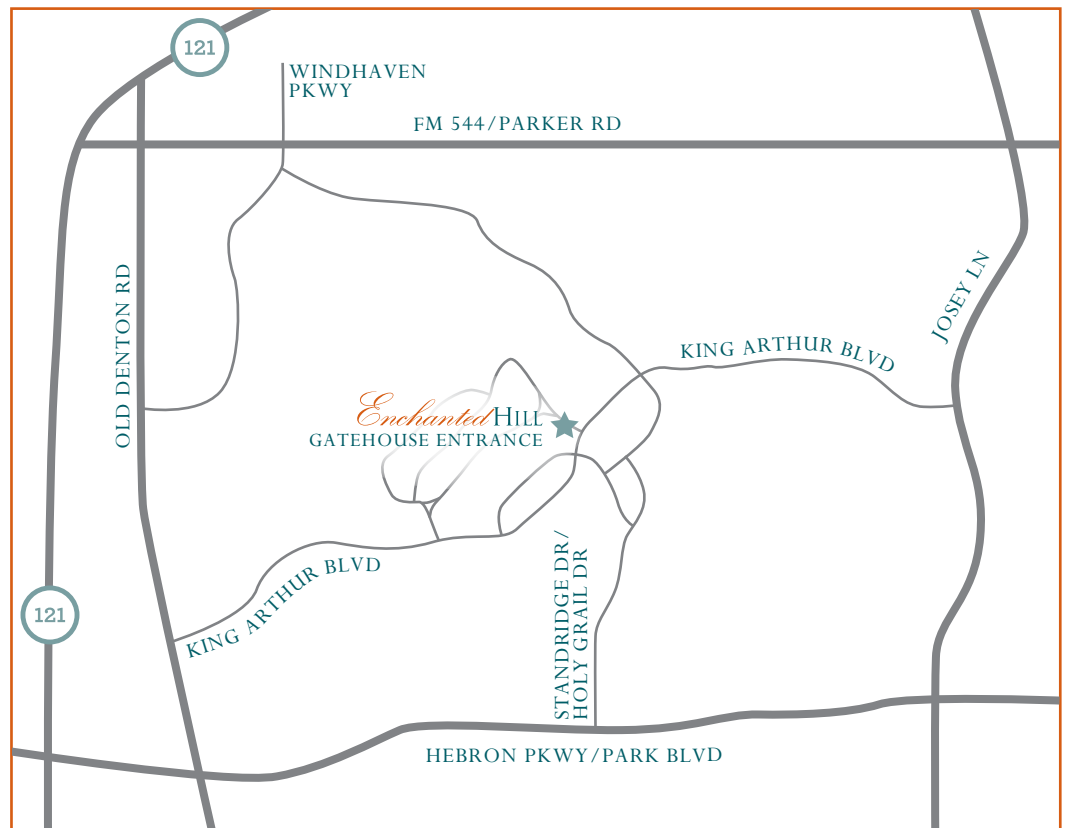

Enchanted Hill

Enchanted Hill is a guard-gated enclave of custom homes located within the master-planned community of Castle Hills in Lewisville, Texas. We welcome your inquiries and invite you to book an appointment to preview this incredible neighborhood today.

Please note that out of consideration for the homeowners who reside in Enchanted Hill, neighborhood access is by appointment only.

FROM OLD DENTON:

- Head east into Castle Hills on King Arthur Boulevard.
- Follow the road 1.2 miles.
- The Enchanted Hill gatehouse is on the left at Hollow Hill Lane.

FROM FM 544/PARKER:

- Go South on Windhaven Parkway.
- Turn left into Castle Hills on Lady of the Lake Boulevard.
- Follow the road for 1.1 miles.
- Turn right on King Arthur Boulevard.
- The Enchanted Hill gatehouse is on the right at Hollow Hill Lane.

FROM JOSEY:

- Head west into Castle Hills on King Arthur Boulevard.
- Follow the road 1 mile.
- The Enchanted Hill gatehouse is on the right at Hollow Hill Lane.

FROM HEBRON/PARK:

- Head north into Castle Hills on Standridge Drive/Holy Grail Drive.
- Turn left onto Lady Lore Lane.
- Turn right onto King Arthur Boulevard.
- The Enchanted Hill gatehouse is on the left at Hollow Hill Lane.